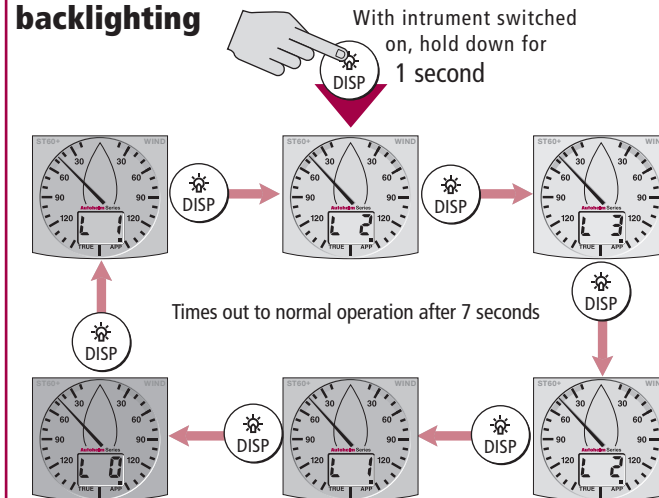

Adjust backlighting

Adjust backlighting

D8470-1

Raymarine®

ST60+ Wind & Close Hauled Wind Instruments