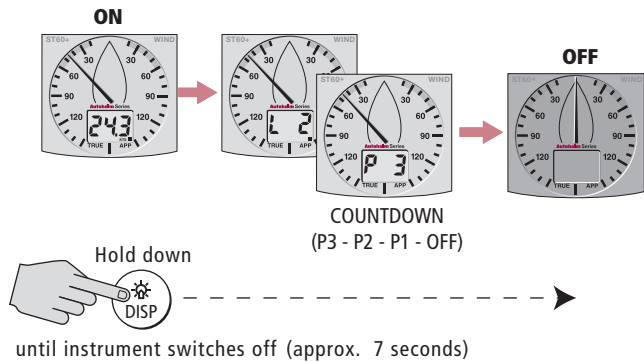

Switch off & on

Switch off

D8472-1